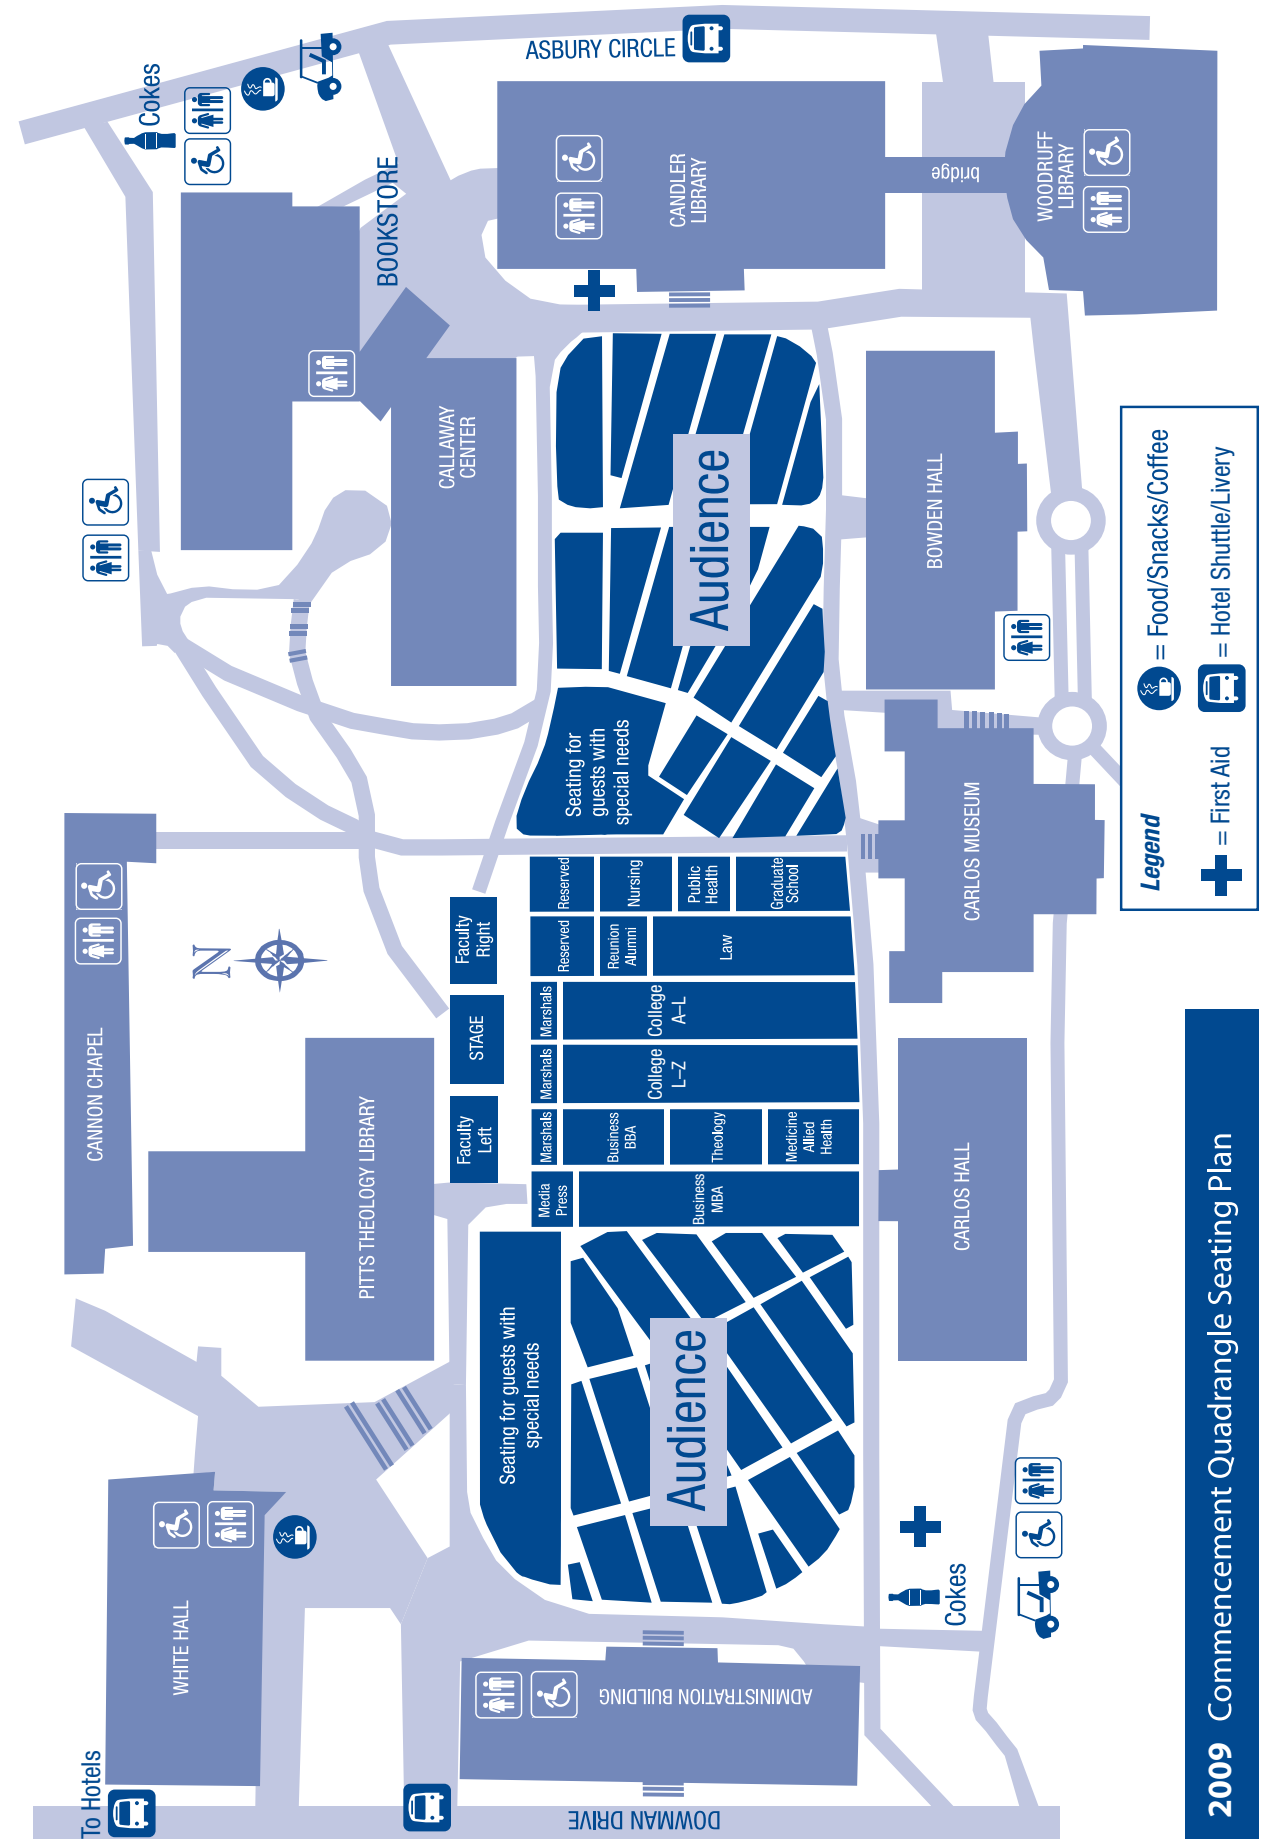

Next to Pitts Library is the Loula Walker and Ely Reeves Callaway Sr. Memorial Center. Thanks to a generous gift from alumnus Ely R. Callaway Jr. in honor of his parents, this center joins the former Humanities Building with the original Physics Building, which was constructed in 1919.

At the west end of the Quadrangle is the Administration Building (1955), a gift of Charles Howard Candler. Like his father, Asa, Charles chaired the Board of Trustees for many years. Between the Administration Building and Pitts Library sits the more modern White Hall, the main classroom building of Emory College. Above the trees of the north side of the Quadrangle are the curved red roof of the William R. Cannon Chapel—designed by Paul Rudolph and dedicated in 1981—and the towers of Emory University Hospital to the east.